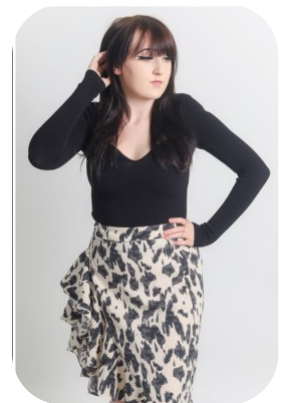

Additional Talents:
BIKE - SWIM
GUITAR - 4 YEARS